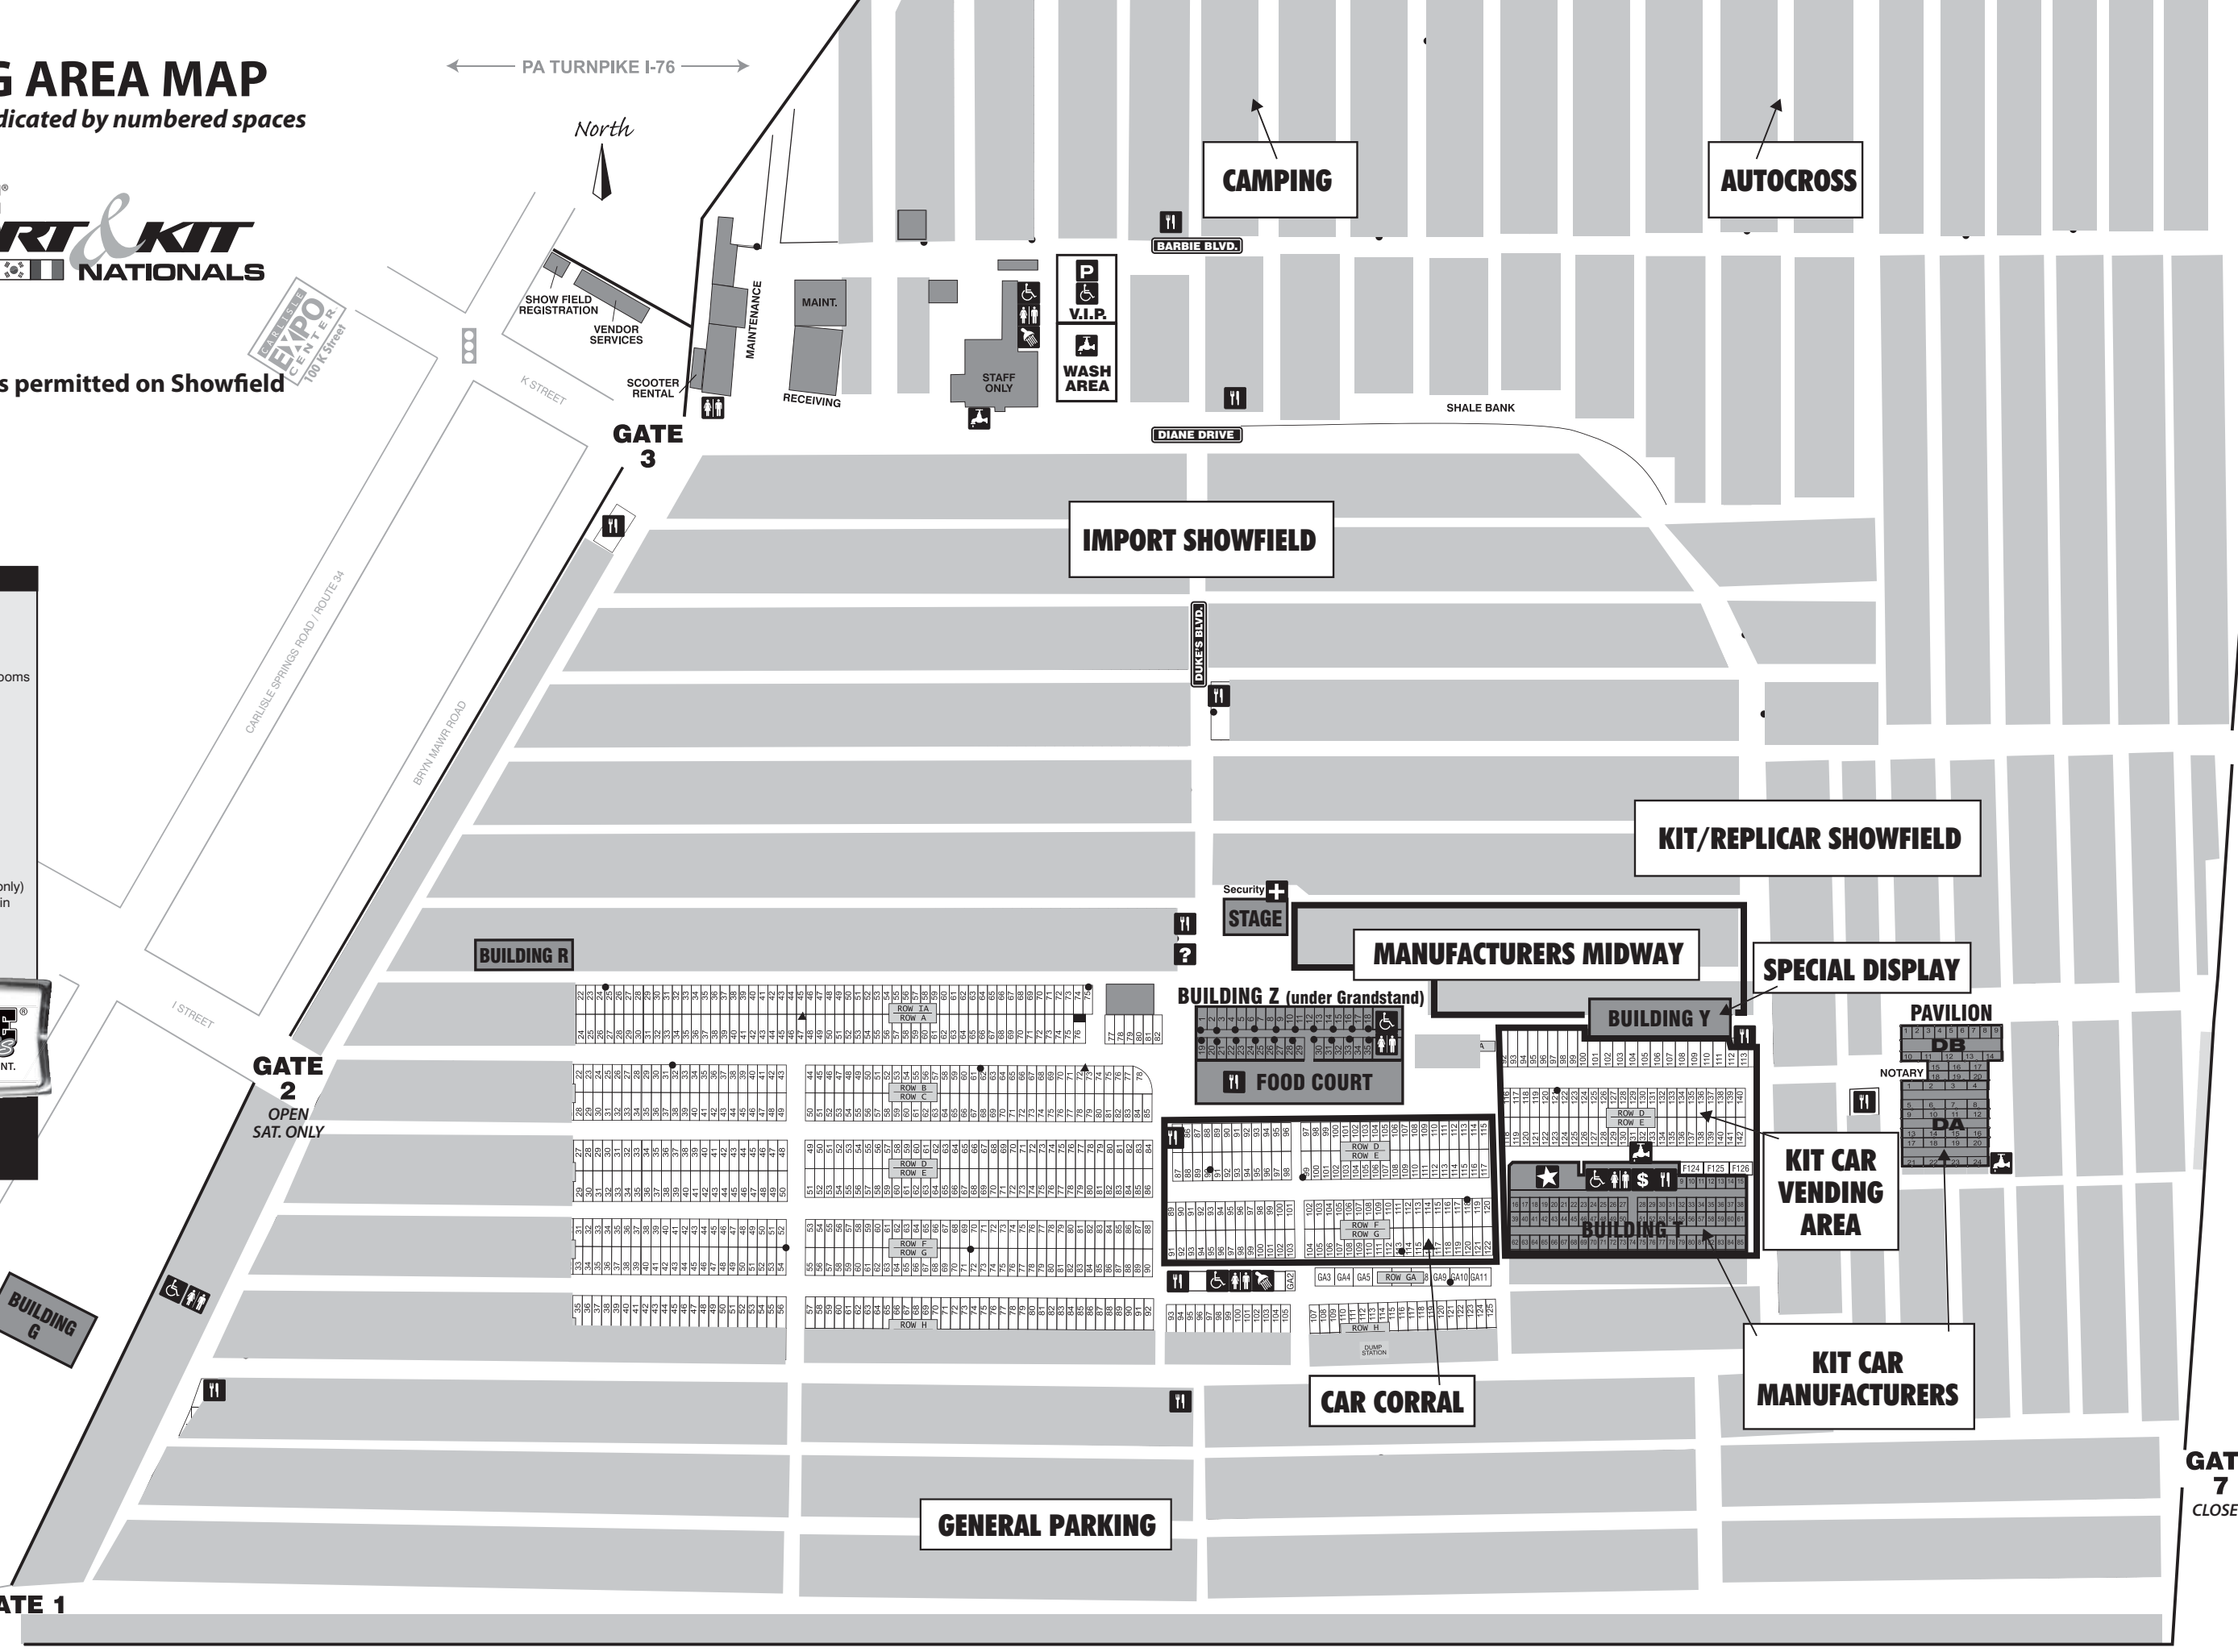

VENDING AREA MAP

Vending area is indicated by numbered spaces

No "For Sale" signs permitted on Showfield

LEGEND

- Guest Services
- First Aid
- Restrooms
- Wheelchair Accessible Restrooms
- Food
- Bank & ATM
- Showers
- Water
- Souvenirs / T-Shirts
- Handicap Parking
- Tram Route

Gate 1 - Walk-in & Drive-in
Gate 2 - Walk-in & Drive-in (Sat. only)
Gate 3 - Walk-in & 24-hour Drive-in
Gate 5 - Closed
Gate 6 - Closed
Gate 7 - Closed

CARLISLE Events
THE CARS. THE PEOPLE. THE EXCITEMENT.

1000 BRYN MAWR ROAD
CARLISLE, PA 17013
717-243-7855
CarlisleEvents.com

← PA TURNPIKE I-76 →

North

GATE 5
CLOSED

GATE 6
CLOSED

GATE 7
CLOSED